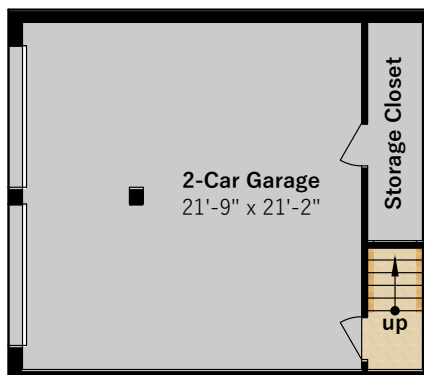

489 McBride Drive

Lafayette, CA 94549

Main Level

2-Car Garage

Detached Shed